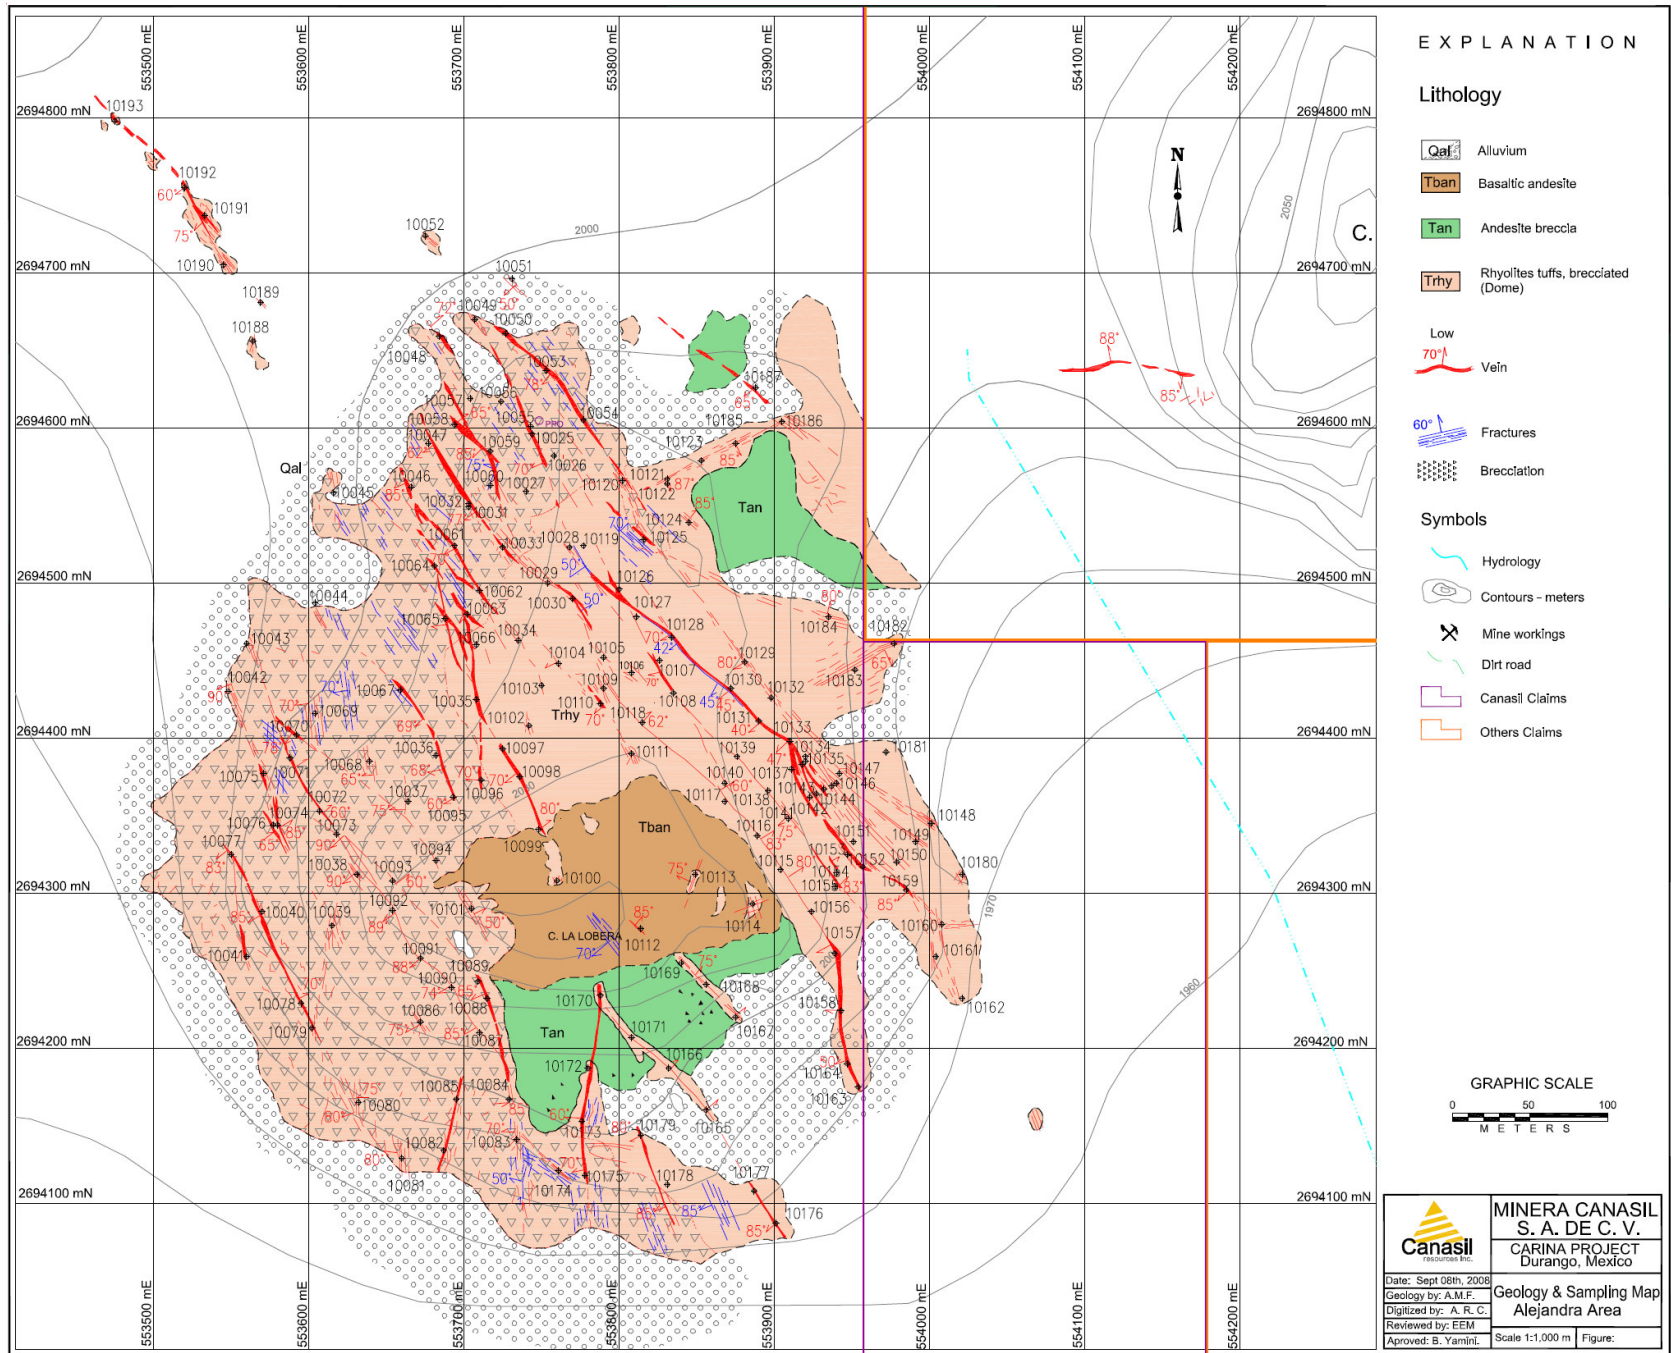

# Canasil Resources Inc. - Carina Project, Durango, Mexico – Sampling Map

Canasil Resources Inc. - Carina Project, Durango, Mexico

Alejandra Vein Area

Alejandra Vein

Alejandra Vein - Massive Quartz & Breccia

Alejandra Vein - Bladed Quartz

Canasil Resources Inc. - Carina Project, Durango, Mexico

Blanca Vein

Blanca Vein – Quartz Stockwork

Blanca Vein – Quartz Stockwork in Rhyolite

Blanca Vein – Bladed Quartz Textures